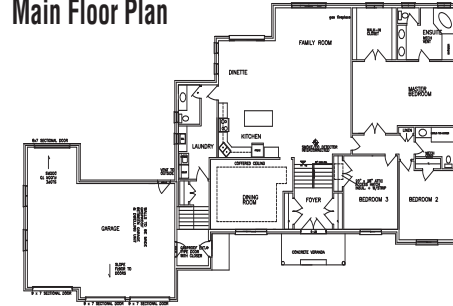

FEATURE HOME THIS WEEK

MASSIVE MULTI FAMILY HOME - UNIQUE DESIGN \$678,500

A dream location 5 min. from G'town or Brampton and set on approx. 1 acre. This 6 bedroom, 5 bath home is of massive proportions. Features 3 separate entrances, 2 furnaces, 4 oversized garages, circular driveway, inground pool with concrete patio & steel fencing. Huge principal rooms, perfect for entertaining, 2 fireplaces and a combination of hardwood, ceramics, laminate and broadloom flooring. Whole house has been rejuvenated with stucco exterior, vinyl windows and roof shingles. Call us for a viewing. EXCELLENT VALUE!

Main Floor Plan

APPROX. 1 ACRE OF GORGUESNESS, VERY NEAT LAYOUT WITH GREAT ACCESS TO TOWN! \$584,900

Sprawling, 4 bdrm California style bungalow features an unique layout with massive principal rooms having soaring cathedral ceilings, 2 floor to ceiling fireplaces, lovely newer kitchen, gleaming hardwood floors, all replaced windows, roof (2005), 200 amp service, high speed internet & freshly painted thruout. Convenient main floor laundry and brand new powder room. Gorgeous mature landscaping, tandem 4 car garage and a long driveway that holds a dozen cars. Excellent location - only 15 minutes to 401 and walk to GO train later this year.