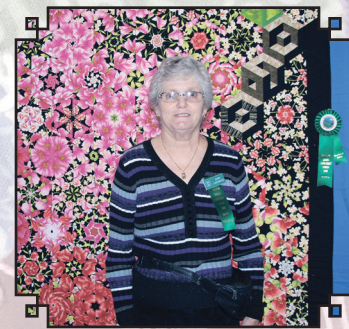

BELOW: Joan Lovegrove won an award for best use of colour for this quilt, titled Looks Like My Garden Exploded.