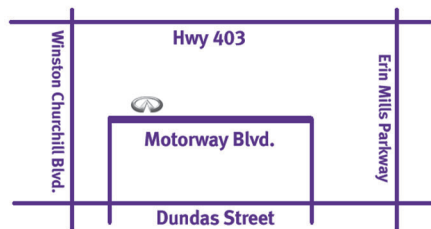

Come visit us to see how we can put luxury back into your life.

Located in the Erin Mills Auto Centre in Mississauga, Only 20 Minutes From Downtown Georgetown.

Woodchester Infiniti
1.888.440.6933
www.woodchester.infiniti.ca