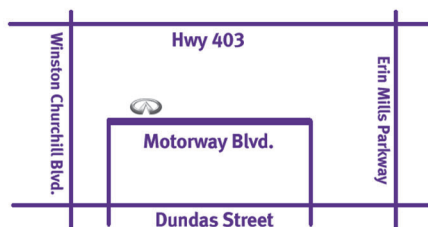

Come visit us to see how we can put luxury back into your life.

Located in the Erin Mills Auto Centre in Mississauga, Only 20 Minutes From Downtown Georgetown.

INFINITI®

Inspired Performance™

Woodchester Infiniti