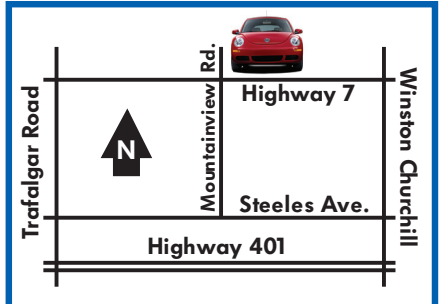

Visit georgetownvw.com or call 1-866-877-5285 for more information.

*Base MSRP of new 2012 Jetta 2.0 Trendline/2012 Golf 3-Door 2.5L/2012 Jetta 2.0L Trendline+/2012 Tiguan 2.0T with 5-spd/5-spd/5-spd/6-spd manual trans. is \$17,773/\$21,969/\$19,269/\$30,084 including \$1365/\$1,365/\$1,365/\$1,580 freight and PDI, \$29 EHF (tires), \$100 air conditioning levy, \$5 OMVIC fee and \$495 dealer admin. fee. License, insurance, registration, options, and other applicable taxes are extra. **Limited time lease offer available through Volkswagen Finance, on approved credit, based on new 2012 Golf 3-Door 2.5L/2012 Jetta 2.0L Trendline+/2012 Tiguan 2.0T base model with 5-spd/5-spd/6-spd manual trans. \$1,365/\$1,365/\$1,580 freight and PDI included in monthly payment. 48-month term. \$2,562/\$1,800/\$3,213 down payment or equivalent trade-in, \$280/\$250/\$380 security deposit, \$29 EHF (tires), \$100 air conditioning levy, \$5 OMVIC fee, \$46 PPSA and \$495 dealer admin. fee and first monthly payment due at lease inception. Total lease obligation: \$13,554/\$10,872/\$19,005. 64,000 kilometre allowance; charge of \$0.15/km for excess kilometres. License, insurance, registration, options, and other applicable taxes are extra. Offers end Oct. 31, 2011, and are subject to change of cancellation without notice. ^Up to \$750 rebate for recent college or university graduates. †Roadside Assistance is provided by Professional Dispatch Group. ‡Whichever occurs first. Visit Georgetown Volkswagen for full details, great coffee and tons-o-fun. After all, we're drivers too!