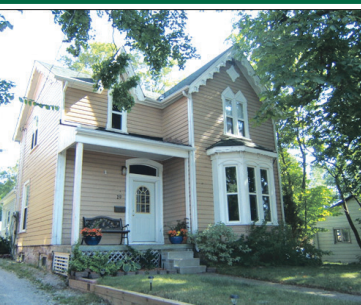

SEE VIRTUAL TOURS
AT
HaltonHillsRealEstate.com **905-877-5165**

TOWN & COUNTRY SPECIALIST FOR OVER 22 YEARS!!!

CAPTIVATING ESTATE - 3.6 ACRES

Elegant approach to traditional style in this unique custom home, about 6500 sq ft of splendid living space, inground pool, hot tub, pond, gazebo, nanny suite, quality finishes. $1,299,000.

HaltonHillsRealEstate.com

SOPHISTICATED CENTURY HOME

Rare offering w/incredible staircase, superb high ceilings, beveled French and pocket doors, front porch charm, inground pool!

$699,000. HaltonHillsRealEstate.com

**OPEN HOUSE
SAT. & SUN.,
OCT. 1 & 2,
2-4 P.M.
31 Young
St.,
Acton**

HOME AND STUDIO - 3.5 ACRES

Gorgeous raised bungalow beautifully maintained and in move in condition. Minutes to town and 401. $699,900.

HaltonHillsRealEstate.com

NEW

**OPEN HOUSE
SUN. OCT. 1
2-4 P.M.
12 Noble
Court,
Georgetown**

EXCEPTIONAL ON QUIET COURT - RAVINE LOT

Granite kitchen, outstanding bathrooms, 3 skylights, Terra Cotta tile and gleaming hardwood. Fabulous huge maintenance free deck. Approx. 1/4 acre in town. $699,000.

HaltonHillsRealEstate.com

MAGNIFICENT WITH VIEW OVER GOLF COURSE

Exquisite open concept, lovingly maintained property with granite kitchen, hardwood floors, open staircase, walkout lower level, 5 bedrooms plus main floor office and bonus media rm! Impeccable! $1,099,000.

HaltonHillsRealEstate.com

CENTURY CHARM ON 1.3 ACRES

Overlooking the Club at North Halton. Approx. 3200 sq. ft. of updated charm and character. Gorgeous grounds with salt water pool and waterfall plus 3 car detached garage. $795,000.

HaltonHillsRealEstate.com

COUNTRY PURE AND SIMPLE