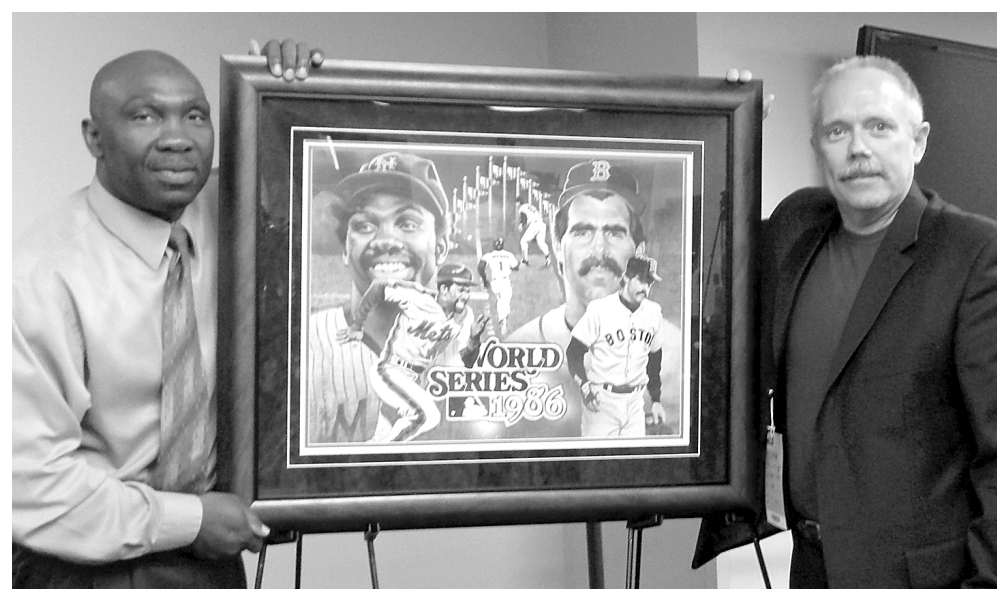

'The Play' commemorated

Former New York Mets' and Toronto Blue Jays' outfielder Mookie Wilson (left) and Halton Hills resident Paul Cartwright, owner of Sports Celebrity Marketing, teamed up recently with ex-Boston Red Sox first baseman Bill Buckner to commission a painting to commemorate the 25th anniversary of one of the most famous plays in baseball history. Wilson's slow grounder to first in the 10th inning of Game 6 of the '86 World Series rolled through Buckner's legs and the Mets went on to claim the title. Cartwright, whose firm represents hundreds of former athletes, providing a variety of services such as personal appearances and endorsements, attended a press conference in New York to unveil the painting. The original painting by Toronto sports artist Rob MacDougall will be displayed in the Mets' Hall of Fame & Museum. Prints of "The Play" can be purchased by visiting www.theplay86ws.com.
Submitted photo