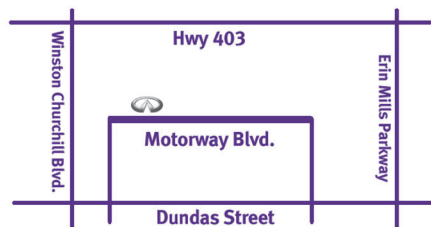

Come visit us to see how we can put luxury back into your life.

Located in the Erin Mills Auto Centre in Mississauga, Only 20 Minutes From Downtown Georgetown.

Woodchester Infiniti
1.888.440.6933
www.woodchester.infiniti.ca