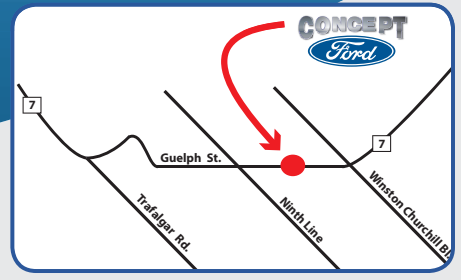

Used Cars Cost Less in
GEORGETOWN

HURRY! SALE ENDS THIS SATURDAY AT 5PM!

CONCEPT

**361 GUELPH ST. (HWY #7)
 GEORGETOWN**

(905) 873-1626

PLEASE READ- All offers OAC. All rebates to dealer. All offers exclude HST. New vehicles payments based on 72 month financing from Ford Credit. Rates will vary by model. Costco credit open to all valid Costco members with a membership made prior to 08/31/11. Please see www.ford.ca for details. Vehicles may not be exactly as shown. All offers end September 30th or prior. Inventory accurate at time of publication. Please contact dealer for details.