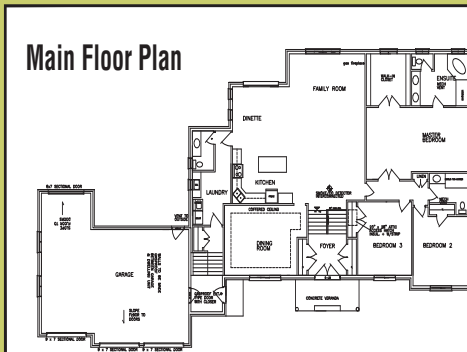

RAVINE BACKDROP RIGHT OUT OF A MAGAZINE ON AN "IT" STREET IN G'TOWN SOUTH $834,900

Move into your dream home as early as this summer if you move fast! 2800 sq ft of luxury finishes awaits you in this elegant bungalow masterpiece with oversized triple car garage. And a package you can't help but be ecstatic about: 9' ceilings on main flr, gorgeous Maple kit. & bathroom vanities, granite countertops, 3 generous sized bdrms & 3 bathrooms, gas fireplace, amazing cathedral ceiling in family rm and open concept living you can't find anywhere but custom estates likes this one. Plus a WALKOUT bsmt! Select all your own colours. NO HST.