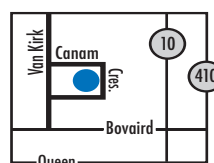

SUBARU SUMMER EVENT

SUBARU of BRAMPTON

FINALLY, A SUMMER FLING YOU'LL WANT TO LAST

2011 **FORESTER**
2.5X All-Wheel Drive
starting from $27,853

$359 LEASE PAYMENT FOR 39 MONTHS*
$1,388 DOWN*
1.9% LEASE RATE
$3.53 LEASE APR for informational purposes

2.5X Convenience Package shown

Drive over 1,000 km per tank

2011 **LEGACY** 2.5i All-Wheel Drive
starting from $27,053

$298 LEASE PAYMENT FOR 39 MONTHS*
$2,995 DOWN*
1.9% LEASE RATE
4.62% LEASE APR for informational purposes
OR $1,500 Cash Rebate¹

CASH REBATE $3,000¹
Limited time offer

2011 **TRIBECA** All-Wheel Drive

SUPERIOR JAPANESE ENGINEERING FROM
$42,853*
Includes freight and fees. Excludes HST and licensing.

Drive over 1,000 km per tank

2011 **OUTBACK** 2.5i All-Wheel Drive
starting from $32,053

$389 LEASE PAYMENT FOR 48 MONTHS*
$3,088 DOWN*
3.9% LEASE RATE
5.22% LEASE APR for informational purposes
OR $1,000 Cash Rebate¹

Thank you Canada for making Subaru the fastest growing Japanese AUTO manufacturer 3 years in a row.*

SUBARU

JAPANESE ENGINEERED VEHICLES STANDARD WITH
SYMMETRICAL AWD

905-455-3883

9 Canam Crescent (in the Brampton Auto Mall)
www.subaruofbrampton.ca

JEUX DU CANADA
GAMES

FINANCING AVAILABLE

SUBARU of BRAMPTON

USED VEHICLE CLEARANCE SALE

2006 Subaru Impreza 2.5i Sedan

$12,995
+HST & Licence

Stk# UP1044

AM/FM Stereo, Air Conditioning, Alloy Wheels, CD Player, Dual Airbag, Power Steering, Power Windows, Side Impact Airbag, Power Locks, Cruise Control, Tilt Wheel, 70,623 km

2007 Subaru Forester X Sport Utility

$17,995
+HST & Licence

Stk# UP1068

AM/FM Stereo, Air Conditioning, Anti-Lock Brakes (ABS), CD Player, Dual Airbag, Power Steering, Power Windows, Roof Rack, Side Impact Airbag, Cruise Control, Tilt Wheel, Power Door Locks, 85,507 kms

2008 Dodge Nitro SXT Sport Utility