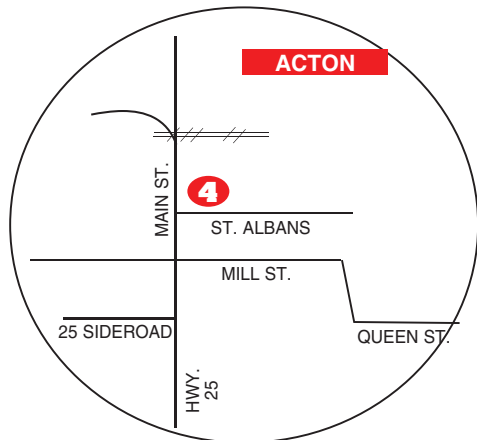

Car Care & Sales Directory

Whatever your auto needs, a quick oil change or an affordable car, look to these providers for high-quality services and products.