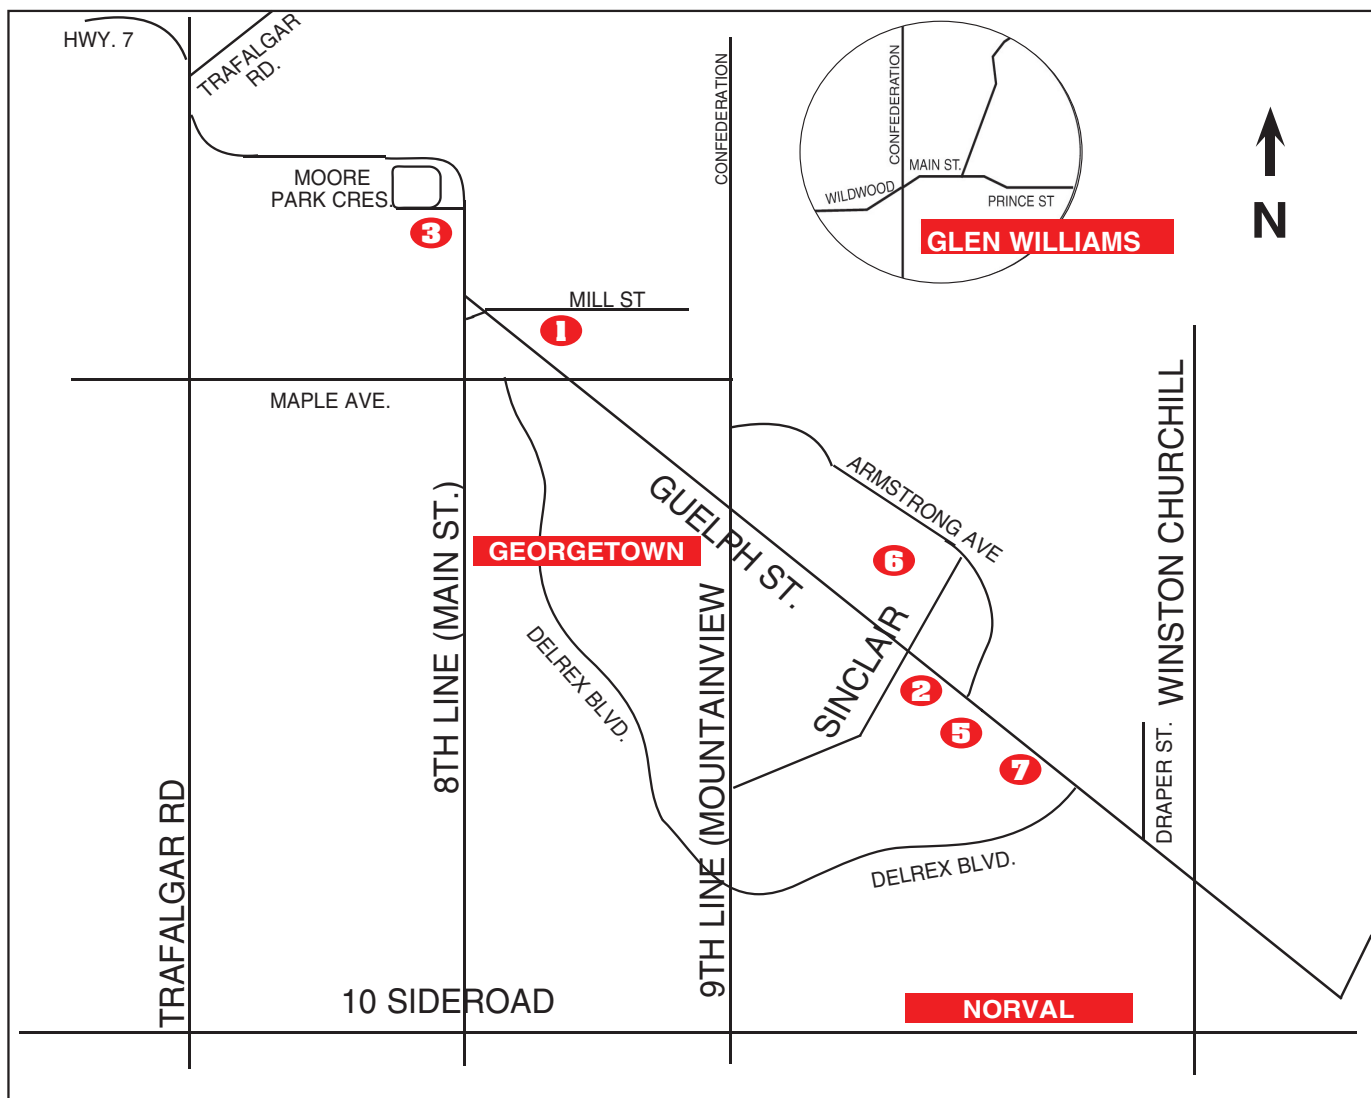

Car Care & Sales Directory

Whatever your auto needs, a quick oil change or an affordable car, look to these providers for high-quality services and products.