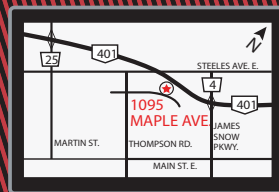

VISIT US IN MILTON:

1095 Maple Avenue
Milton, ON., L9T 0A5
STORE HOURS: Mon - Fri 10am - 9pm
Sat 9:30am - 6pm • Sun 11am - 5pm
905.693.6368
www.dickies.ca