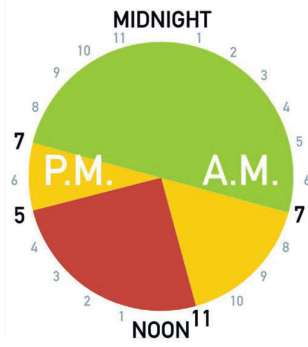

## Time-of-Use Pricing started June 1<sup>st</sup>

See your electricity use online:

- Compare your historical costs to the new Time-of-Use rates.
- Information is updated daily so it's easy to track your energy use.
- Setting up an account is easy, safe and secure
- See your hourly, daily and monthly data
- Visit our website at [www.haltonhillshydro.com](http://www.haltonhillshydro.com) to get started today!

Summer-Weekdays

Weekends & Holidays

Winter-Weekdays

Off Peak 5.9 ¢/kWh	Mid Peak 8.9 ¢/kWh	On Peak 10.7 ¢/kWh
-----------------------	-----------------------	-----------------------

Providing Halton Hills with electricity distribution excellence in a safe and reliable manner