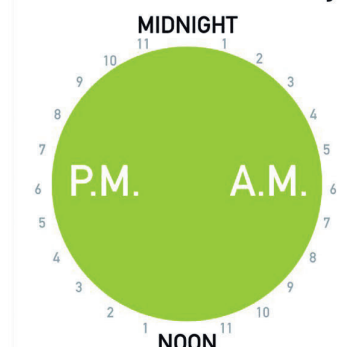

## Time-of-Use Pricing started June 1<sup>st</sup>

See your electricity use online:

- Compare your historical costs to the new Time-of-Use rates.
- Information is updated daily so it's easy to track your energy use.
- Setting up an account is easy, safe and secure
- See your hourly, daily and monthly data
- Visit our website at [www.haltonhillshydro.com](http://www.haltonhillshydro.com) to get started today!

Summer-Weekdays

Weekends & Holidays

Winter-Weekdays

Off Peak 5.9 ¢/kWh	Mid Peak 8.9 ¢/kWh	On Peak 10.7 ¢/kWh
-----------------------	-----------------------	-----------------------

Providing Halton Hills with electricity distribution excellence in a safe and reliable manner