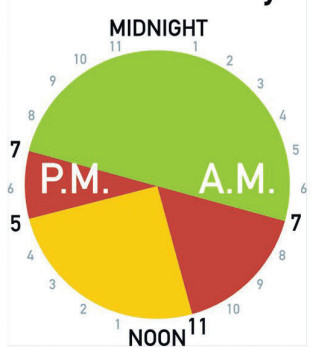

## Time-of-Use Pricing started June 1<sup>st</sup>

See your electricity use online:

- Compare your historical costs to the new Time-of-Use rates.
- Information is updated daily so it's easy to track your energy use.
- Setting up an account is easy, safe and secure
- See your hourly, daily and monthly data
- Visit our website at [www.haltonhillshydro.com](http://www.haltonhillshydro.com) to get started today!

Summer-Weekdays

Weekends & Holidays

Winter-Weekdays

Off Peak 5.9 ¢/kWh	Mid Peak 8.9 ¢/kWh	On Peak 10.7 ¢/kWh
-----------------------	-----------------------	-----------------------

Providing Halton Hills with electricity distribution excellence in a safe and reliable manner