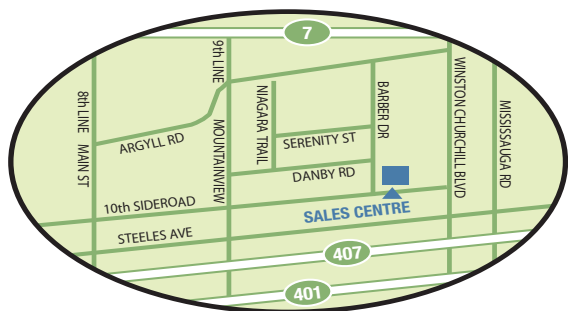

# Grand Opening

**THIS WEEKEND**  
SATURDAY, JUNE 18<sup>th</sup> AT NOON

JOIN REMINGTON & DOUG GILMOUR

## BIG MONEY SHOOTOUT\* ONE DAY ONLY

NEW DESIGNS ON 30', 36', 40' & 43' LOTS

Starting From the  
**\$400's**

*"The way homes were meant to be built!"*

remingtonhomes.com

Prices and specification subject to change without notice. E. & O.E. Some items only available as per plans. Renderings are artist's concept.  
\*Applicable to purchasers only. Prizes awarded are provided as upgrade dollars. No cash value.