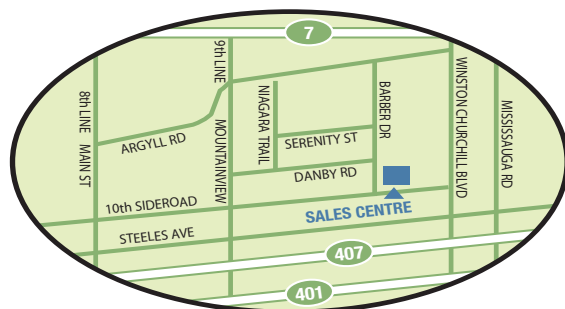

## BIG MONEY SHOOTOUT\* ONE DAY ONLY

NEW DESIGNS ON 30', 36', 40' & 43' LOTS

Starting From the \$400's

*"The way homes were meant to be built!"*

Prices and specification subject to change without notice. E. & O.E. Some items only available as per plans. Renderings are artist's concept. \*Applicable to purchasers only. Prizes awarded are provided as upgrade dollars. No cash value.