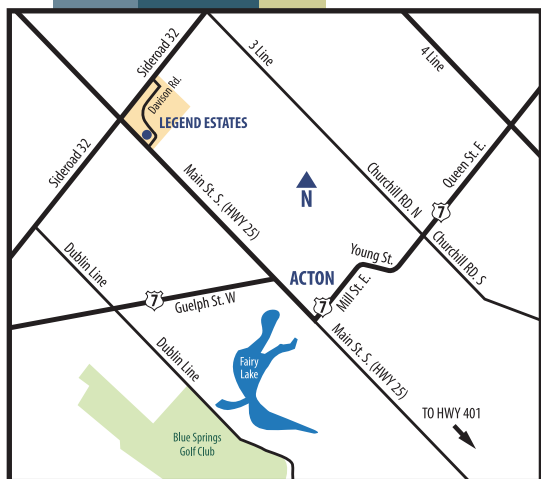

WWW.LEGENDESTATESACTON.COM

BROKER DOMINIC LUCIANO
OF RE/MAX PROFESSIONALS INC.

CALL OUR HOME HOTLINE (905) 828-HOME (4663)

MODEL HOME NOW OPEN!

Saturday & Sunday 1 to 4 pm, or By Appointment

Prices and specifications subject to change without notice E.&O.E. Renderings are artist concept only.