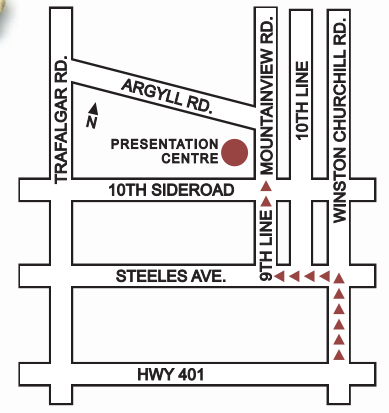

four corners

**GRAND OPENING
NEXT WEEKEND
SATURDAY JUNE 11TH
REGISTER NOW**

ALL NEW 34', 36' & 40' DETACHED DESIGNS
from the mid \$400's

**AN ESTABLISHED COMMUNITY
WHERE THE CITY MEETS THE COUNTRY**

Only 5 Minutes North Of Mississauga & 5 Minutes West Of Brampton