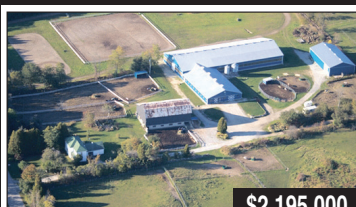

$2,195,000

HORSE FACILITY ON 150 ACRES
Denise Dilbey**
www.ddilbey.ca