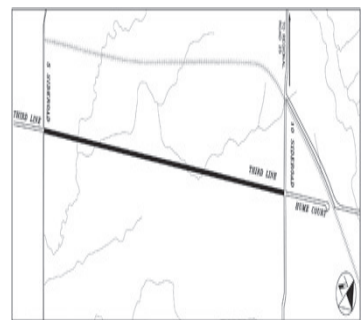

From June 6, 2011 to June 11, 2011

The 3rd Line from 5 Side Road north to 10 Side Road will be closed to all through traffic; access for the local residence will be maintained during the closures with some restrictions. Specific notices and instructions will be provided to affected residents. The temporary road closure of 3rd Line is required to facilitate the construction of the new Halton Region feeder watermain and Zone 5 Reservoir. All questions or concerns should be directed to Mark Bajor of Halton Region at (905) 825-6000 ext 7617. Reference Halton Region File No. W-2349C. 74