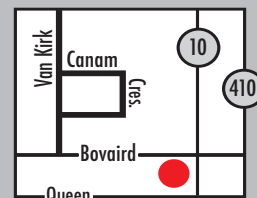

10 YEAR 160,000 km POWERTRAIN LTD WARRANTY
BEST BACKED CARS IN THE WORLD

SIRIUS SATELLITE RADIO
Complimentary 6 months.