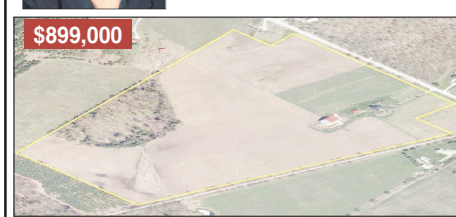

ENDLESS POSSIBILITIES & OPPORTUNITIES ON 69 ACRES

ERIN - Truly majestic 5534 sq ft residence with room for all your family, friends and ponies. Picturesque & enchanting 10 acres of forest, 40 acres of workable land & Elora Cataract Trailway at your doorstep. 9 ft ceiling, French doors, 4 oak staircases, gleaming hrdwd flrs accent this home w/7 bdrm, 6 bath, 2 lofts. Barn w/hay loft, drive shed, chicken coop. Too many updates to list. MLS# W206684