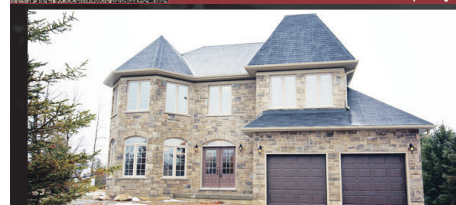

EXTENDED FAMILIES WELCOME!

This home offers 3 bedrooms plus full bath upstairs, 2 bedrooms plus full bath downstairs. With a kitchen up and down there is room for everyone! Spacious yard, garage and lots of parking but no car required, walk to shops, parks and schools. Call today for all the details or visit
www.ListWithLynn.ca

$349,900.

SUSAN LOUGHEED 905-702-4772
Salesperson (H.B.A., Dip. Ed) Direct

For a Virtual Tour of these and other fine homes visit
www.SusanLougheed.com
LOCAL AND WORLDWIDE EXPOSURE FOR YOUR HOME

Ask me about how you can get AEROMILES or a FREE CRUISE!
*excludes port fees along with travel to & from departure port

CUSTOM-BUILT HOME IN BALLINAFAD