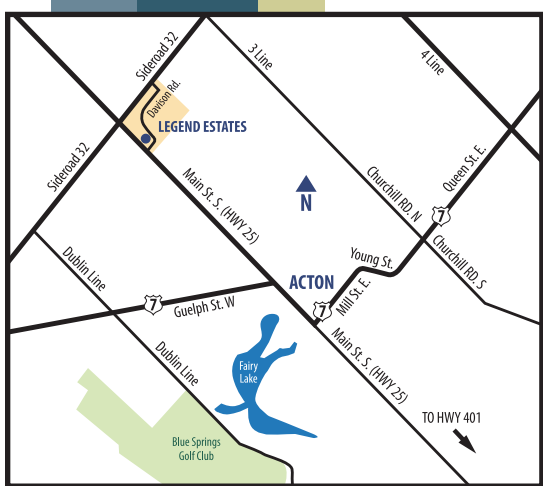

Priced from **$779,900**

WWW.LEGENDESTATESACTON.COM

BROKER DOMINIC LUCIANO
OF RE/MAX PROFESSIONALS INC. **RE/MAX**
CALL OUR HOME HOTLINE (905) 828-HOME (4663)
MODEL HOME NOW OPEN!
Saturday & Sunday 1 to 4 pm, or By Appointment

Prices and specifications subject to change without notice E.&O.E. Renderings are artist concept only.