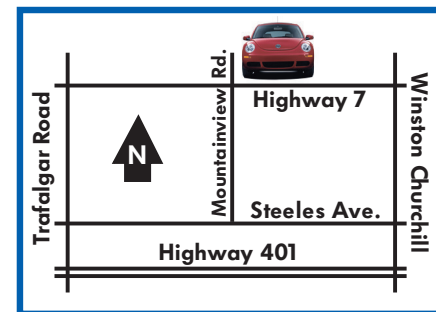

Visit georgetownvw.com or call 1-866-877-5285 for more information.

*Limited time lease offer available through Volkswagen Finance on approved credit, based on a new and unregistered 2011 Jetta Sedan 2.0L Trendline+ / 2011 Golf Wagon 2.5L / 2011 Tiguan 2.0T / 2011 CC 2.0T, base model with 5-spd man. trans. / 5-spd man. trans. / 6-spd man. trans. / 6-spd man. trans. $1,365/$1,365/$1,580/$1,365 freight and PDI included in monthly payment. 48-month term. $1,303/$4,158/$3,614/$4,505 down payment or equivalent trade-in, $250/$280/$350/$460 security deposit, $100 air conditioning levy, $29 EHF (tires), $5 OMVIC fee and $195 dealer administrative fee and first monthly payment due at lease inception. License, insurance, registration, options and other applicable taxes are extra. Total lease obligation: $10,375/$15,150/$17,966/$23,657. 64,000 kilometre allowance; charge of $0.15/km for excess kilometres. Offers end March 31, 2011, and are subject to change or cancellation without notice. 2011 Jetta Comfortline 2.0L as shown $24,947. 2011 Golf Wagon 2.5L Comfortline as shown $27,169. 2011 Tiguan 2.0T as shown $43,134. 2011 CC 2.0T as shown $40,969. Models may not be exactly as shown. †Whichever occurs first. **Up to $750 rebate for recent college or university graduates. ‡Roadside Assistance is provided by Professional Dispatch Group. Certain conditions apply. Visit Georgetown Volkswagen for full details.