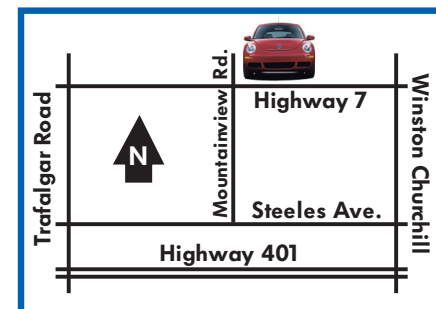

TDI
 Clean Diesel

Georgetown Volkswagen Service

Georgetown Volkswagen

203 Guelph Street (Highway 7)
 Georgetown - 905.877.5285

The All-New 2011 Jetta is also available with a TDI Clean Diesel.

 **TDI Clean Diesel Fuel Economy**
 6.7 L/100 km City 42 mpg
 4.6 L/100 km Highway 62 mpg