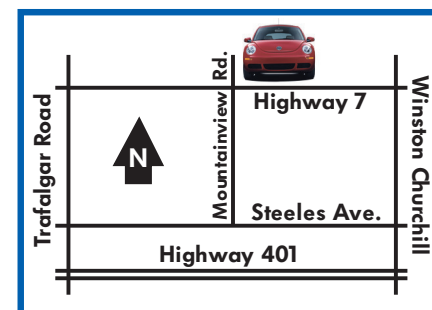

Visit georgetownvw.com or call 1-866-877-5285 for more information.

*Limited time lease offer available through Volkswagen Finance on approved credit, based on a new and unregistered 2011 Jetta Sedan 2.0L Trendline+ / 2011 Golf Wagon 2.5L / 2011 Tiguan 2.0T / 2011 CC 2.0T, base model with 5-spd man. trans. / 5-spd man. trans. / 6-spd man. trans. / 6-spd man. trans. $1,365/$1,365/$1,580/$1,365 freight and PDI included in monthly payment. 48-month term. $1,149/$3,950/$1,758/$4,208 down payment or equivalent trade-in, $250/$280/$340/$460 security deposit, $100 air conditioning levy, $29 EHF (fires), $5 OMVIC fee and $195 dealer administrative fee and first monthly payment due at lease inception. License, insurance, registration, options and other applicable taxes are extra. Total lease obligation: $10,221/$14,942/$16,110/$23,360. 64,000 kilometre allowance; charge of $0.15/km for excess kilometres. Offers end February 28, 2011, and is subject to change or cancellation without notice. 2011 Jetta Comfortline 2.0L as shown $24,947. 2011 Golf Wagon 2.5L Comfortline as shown $27,169. 2011 Tiguan 2.0T as shown $43,134. 2011 CC 2.0T as shown $40,969. Models may not be exactly as shown. †Whichever occurs first. **Up to $750 rebate for recent college or university graduates. ‡Roadside Assistance is provided by Professional Dispatch Group. Certain conditions apply. Visit Georgetown Volkswagen for full details.