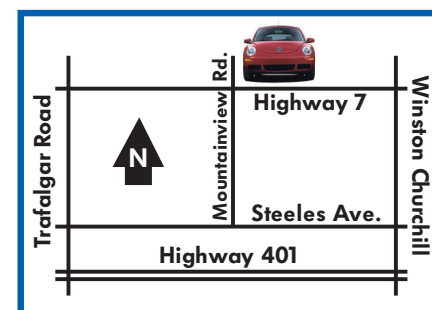

## Georgetown Volkswagen

203 Guelph Street (Highway 7)  
Georgetown - 905.877.5285

The All-New 2011 Jetta is also available with a TDI Clean Diesel.

**TDI Clean Diesel Fuel Economy**  
6.7 L/100 km City 42 mpg  
4.6 L/100 km Highway 62 mpg