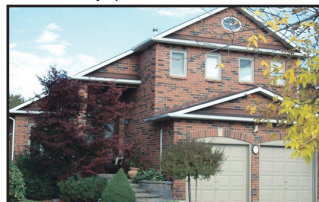

Find a place to call home.

Comprehensive Listings • Neighbourhood Demographics • Open Houses
Agent Profiles • Home Buyers' Tool Kit • And More!

LOCAL EXPERTISE • GLOBAL CONNECTIONS

OPEN HOUSE SATURDAY, NOV. 13 ~ 2-4 P.M. ~ 301 Maple Ave., Georgetown

GEORGETOWN PARADISE - ONCE IN A LIFETIME OPPORTUNITY!

Luxurious Gem of a home on over a half acre. Recent additions and updates with quality designer finishes. Gracious tree lined private drive with paver brick and flagstone walkway with lush perennial gardens. As you enter the majestic double door arched entrance, you feel at home with a feeling of grandeur and style, with this unique, open concept design. Many quality features include: cherry wood hardwood floors, travertine floors, double sided fireplaces, skylights and over 100 pot lights uniquely positioned. All windows provide beautiful views to the surrounding beauty. Finished Basement with Billiards room, add'l bdrm and bath. A backyard oasis that must be seen. Entertain! Relax! Enjoy! \$1,250,000. See website for virtual tour. MLS# W1958861

**OPEN HOUSE
SUNDAY,
NOV. 14
2-4 PM
7 McCullough
Cres.,
Georgetown**

STYLISH GEORGETOWN HOME

Sotheby's
International Realty,
providing superior
professional services
and expertise.

Call for your appt to see this wonderful warm, designer 4 Bdrm home. Custom Double Door entrance, welcoming foyer with view into LR with sloped ceiling and transom window. Dark hardwood flooring on main and upper floors. Unique layout with double sided fireplace between DR and FR. Kitchen with rich cabinets and grand island with beautiful granite makes it enjoyable to entertain. Landscaped front and back garden with inground pool on pie shaped lot. Must see! \$559,000. See website for virtual tour. MLS#W1975667