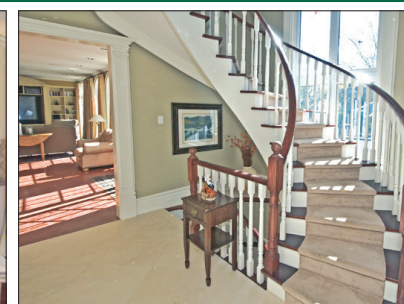

STUNNING AND UPDATED

Beautifully landscaped front and back with gorgeous salt water pool. Spacious eat-in kitchen with granite counter, pantry and walkout. Fabulous finished lower level. \$609,000. Irislrwin.com

EXCLUSIVE WILDWOOD ESTATES!!

Beautifully maintained and updated to perfection. Custom cherry kit., granite counters, porcelain tile floors, walkout from kitchen to a fabulous outdoor living space with large covered verandah and private mature yard. \$979,000. Irislrwin.com

EXCEPTIONALLY ELEGANT IN EXCLUSIVE WILDWOOD ESTATES

Stunning grand foyer, fabulous gourmet kitchen with granite counters and huge centre island overlooking family room and mature private grounds with pool. \$1,250,000. Irislrwin.com

IT'S A GEM!! ONE-OF-A-KIND LOCATION
Premium oversize yard situated at the end of a cul-de-sac with tons of play space. Fully fenced yard with huge deck, cedar shed, water feature and hot tub. Gleaming hardwood, fully finished lower level. A rare find at an affordable price. \$349,000. Irislrwin@trebnet.com