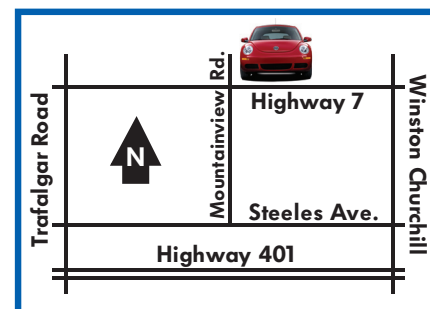

4-year/80,000 km†
new vehicle limited warranty

WOLFSBURG
AWARD
2009 

**Georgetown
Volkswagen
Service**

Georgetown Volkswagen

203 Guelph Street (Highway 7)
Georgetown - 905.877.5285

The All-New 2011 Jetta
is also available with a
TDI Clean Diesel.