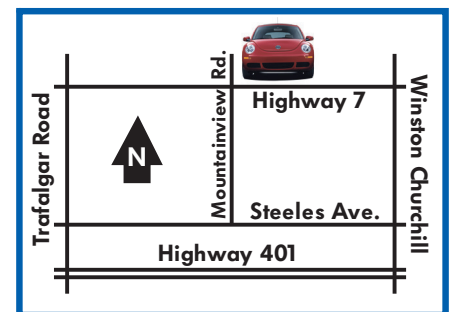

4-year/80,000 km†
new vehicle limited warranty

WOLFSBURG
AWARD
2009 

Georgetown Volkswagen Service

Georgetown Volkswagen

203 Guelph Street (Highway 7)
Georgetown - 905.877.5285

The All-New 2011 Jetta is also available with a TDI Clean Diesel.