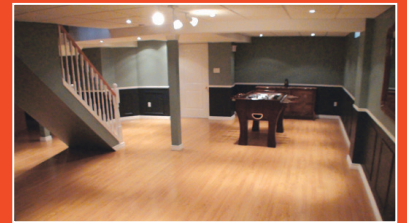

The Hrkac family
supports the
Children's Miracle
Network

Our Family Taking Care of Your Family Since 1978 And Loving It!

BUILT LIKE FORT KNOX, A STANDOUT HOME! \$974,900

Once in a lifetime comes a home built with the most exquisite of quality and taste. This stone/brick masterpiece is a home that Georgetownians have admired over the years from the outside, coupled with its recent renovations on the inside make it a true prize. Situated in an exclusive pocket of custom homes, this large family home with huge principal rooms comes complete with amazingly done kitchen and bathrooms plus finished walkout basement. Picturesque balcony off the family room overlooking the perfectly private backyard. Must be seen to be appreciated. Call us to set up a private viewing.

4 BEDROOMS, 2250 SQ. FT., GOURMET CHEF'S KITCHEN \$459,900

With 3 full washrooms on the 2nd flr and 4 good-sized bdrms...everyone will be pleased! Immaculate, mint condition home from top to bottom is open concept with 9' ceilings on main flr and gorgeous gas FP in family rm. Impressive gorgeous maple kit. with granite countertops, extended height cabinets, breakfast bar, crown mouldings, valance lighting and custom, knockout backsplash all open to eating area and walkout to backyard.

CHARMING CENTURY HOME WITH ALL THE FIXINS! \$329,900

Move into this unique 3 bedroom home on the perfect lot situated on dead end street. Peace and quiet at last! Great, practical layout with 2 bedrooms up, and 1 on main floor plus finished rec room for added living space. Eat-in kitchen made for the whole family, amazingly spacious and lovingly renovated featuring large centre island with breakfast bar, and walkout to entertainer's deck and backyard. All the major stuff done...roof, windows, furnace, baseboards, moulding, fencing, garden shed, etc. Call us to set up your viewing.