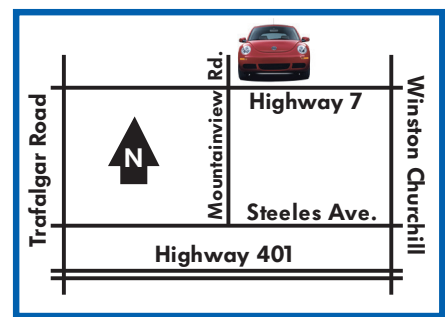

At **Georgetown Volkswagen**, it's really that simple.

Georgetown Volkswagen

203 Guelph Street (Highway 7)
Georgetown - 905.877.5285

Choose from
4
TDI Clean Diesel
available for immediate delivery.

Visit georgetownvw.com or call 1-866-877-5285 for more information.