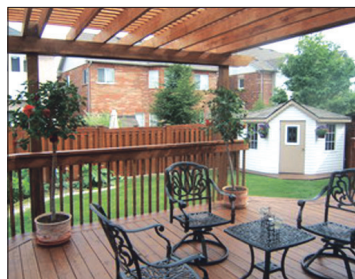

**LUXURY LIVING IN STEWART'S MILL**

Immaculate open concept home with welcoming front porch and beautiful fenced yard with huge deck. Soaring ceiling in family room, gourmet kitchen, gleaming hardwood and finished lower level. \$619,000. [Irislrwin.com](http://Irislrwin.com)

**MAGNIFICENT CHARLESTON BUILT BUNGALOW**

Shows like a model home. Elegant wrought iron gates & covered front porch. Gleaming hardwood, granite counters, breakfast bar, vaulted ceiling, California shutters, finished lower level. Large fenced yard. Great location, approx. 10 mins. to 401 and easy commute to Georgetown, Brampton, Mississauga, Milton and Guelph. \$499,000. [Irislrwin.com](http://Irislrwin.com)

Fabulous lot! Spacious & lovingly maintained bungalow overlooking Eagle Ridge Golf Course. Bright eat-in country kitchen, stone fireplace in living room, walkout from family room to gorgeous yard with pool and views of 11th hole. [Irislrwin.com](http://Irislrwin.com)

**2 ACRE BUILDING LOT**

Lovely country lot in great Erin location. High and dry and just waiting for your dream home. \$189,500. [Irislrwin.com](http://Irislrwin.com)

**RAVINE IN GEORGETOWN SOUTH!**

Fabulous floor plan - 3330 sq. ft! Wow kitchen/family room combo with soaring ceiling and walkouts to deck with views over gorgeous ravine lot. Lower level at walkout!! \$679,900. [Irislrwin.com](http://Irislrwin.com)