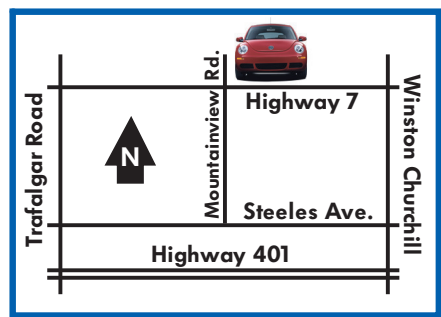

## Georgetown Volkswagen

203 Guelph Street (Highway 7)  
Georgetown - 905.877.5285

Choose from  
**7**  
TDI Clean Diesel  
available for immediate delivery.

Visit [georgetownvw.com](http://georgetownvw.com) or call 1-866-877-5285 for more information.