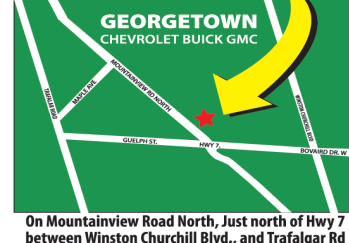

On Mountainview Road North, Just north of Hwy 7 between Winston Churchill Blvd., and Trafalgar Rd

THE BEST COVERAGE IN CANADA
5 YEARS 160,000 KM
• POWERTRAIN COMPONENT LIMITED WARRANTY
• ROADSIDE ASSISTANCE
• COURTESY TRANSPORTATION

Reclaim your GM Card earnings today!

NEW CAR PRICING IS NOW EASIER TO UNDERSTAND BECAUSE ALL OUR PRICES INCLUDE FREIGHT, PDI AND MANDATORY GOVERNMENT LEVIES.
Prices do not include applicable taxes and PPSA. All used cars plus taxes.