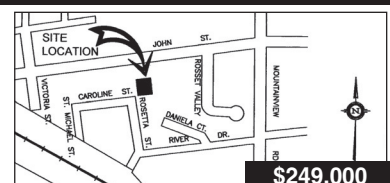

$249,000

ATTENTION DEVELOPERS
Denise Dilbey**
Direct: 416-919-9802