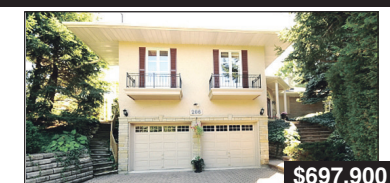

DESIRABLE LOCATION
 Christine Monckton*
 Direct: 416-420-6662

Silvana Bezina*

\$424,900

EXQUISITE BUNGALOW LOFT
 Silvana Bezina*
 Direct: 416-996-7355

Stuart Colvin*

\$449,000

UP FOR A LARGE PROJECT?
 Denise Dilbey**
 Direct: 416-919-9802

\$249,000

ATTENTION DEVELOPERS
 Denise Dilbey**
 Direct: 416-919-9802

Denise Dilbey**

\$274,900

FABULOUS BACKYARD OASIS
 Jenn Rosart*
 Direct: 416-602-8969

\$989,000

38 ACRES WITH 5 ACRE POND
 Michael Imrie*
 Direct: 416-318-7167

Michael Imrie*

\$328,900

EXECUTIVE "CHARLESTON BUNGALOFF"
 Heather Morison**
 Direct: 905-873-4266

\$349,900

LOVELY LIGHT AND BRIGHT HOME
 Lynn Miron*
 Direct: 905-699-4065

\$720,000

FABULOUS OAKVILLE EXECUTIVE HOME
 Barb McLeod*
 Direct: 905-466-8497

Heather Thomson*

Karen Walker*

Kevin Kennerly*

\$697,900

MAGNIFICENT RAVINE VIEWS
 Denise Dilbey**
 Direct: 416-919-9802

Susan Lougheed*

\$874,000

IMPRESSIVE CUSTOM BUILT LOG HOME
 Denise Dilbey** & Kate Banks*
 Direct: 416-919-9802