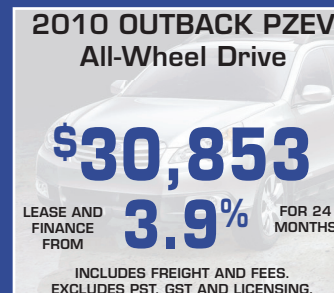

2010 OUTBACK PZEV
All-Wheel Drive
$30,853
LEASE AND FINANCE FROM **3.9%** FOR 24 MONTHS
INCLUDES FREIGHT AND FEES.
EXCLUDES PST, GST AND LICENSING.

2010 Forester 2.5X (AJ1-X0), 0.9% lease rate for 24 months. 2010 Impreza 2.5i 4-door (AF1-BP), Lease for $239 per month for 39 months with $1995 down, 0.9% finance/lease rate. $0 Security Deposit, $1000 Stackable Subaru Dollars has been applied. 2010 Legacy 2.5i (AA1-25), 1.9% lease/finance rate for 24 months. 2010 Outback PZEV (AD1-PZ), 2.9% finance/lease rate for 24 months. Advertised pricing consists of MSRP plus charges for Freight/PDI ($1,525), Air Tax ($100), Tax for Fuel Conservation ($0 on Forester AJ1-X0, and $75 on Forester AJ2-XI; $75 on Impreza AF1-BP; $75 on Legacy AA1-25, AA1GTN; $0 on Outback AD1-PZ, AD1-SP), Tire Stewardship Levy ($29.20), OVMC Fee ($5), Dealer Admin ($199). Freight/PDI charge includes a full tank of gas. Taxes, license, registration and insurance are extra. Offers available from June 1, 2010, to June 30, 2010. OAC. Vehicle shows for illustration purposes only.

9 Canam Crescent, Brampton
(in the Brampton Auto Mall)

905-455-3883
www.subaruofbrampton.ca