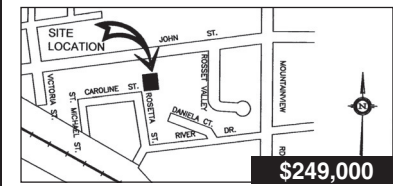

$249,000
ATTENTION DEVELOPERS
Denise Dilbey**
Direct: 416-919-9802