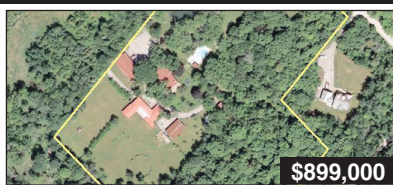

$899,000
EVERYTHING YOU CAN IMAGINE!
Denise Dilbey**
Direct: 416-919-9802