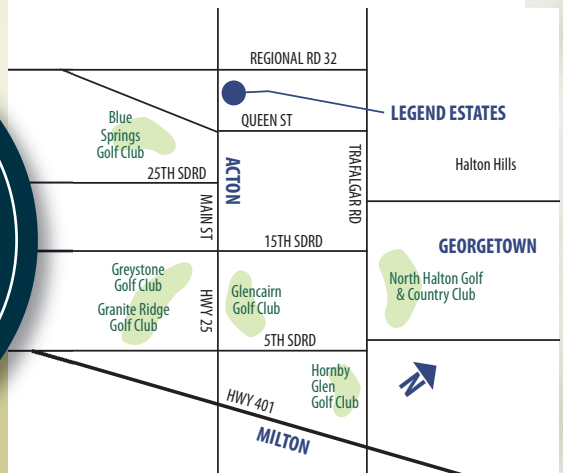

LUXURY BUNGALOW & 2-STOREY ESTATE HOMES IN HALTON HILLS

- 20 Lots ranging in size up to 2 acres Country Estate Living
- Prestigious Bungalow, 1½ and 2-storey Estate Homes
- Wood Lots, Rolling Hills, Panoramic Views

Model portfolio or Custom built to suit.

Priced from **$729,000**

**ALL HOMES INCLUDE:
GEOTHERMAL ENERGY
WITH CERTIFIED ENERGY STAR RATING**

WWW.LEGENDESTATESACTON.COM

BROKER DOMINIC LUCIANO OF RE/MAX PROFESSIONALS INC. **RE/MAX**

CALL OUR HOME HOTLINE (905) 828-HOME (4663)

MODEL HOME NOW OPEN!

Saturday & Sunday 1 to 5 pm, or By Appointment

Prices and specifications subject to change without notice E.&O.E. Renderings are artist concept only.