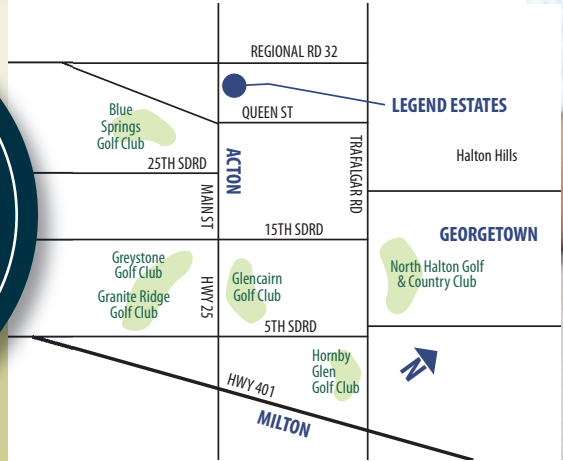

ALL HOMES INCLUDE: GEOTHERMAL ENERGY WITH CERTIFIED ENERGY STAR RATING

WWW.LEGENDESTATESACTON.COM

BROKER DOMINIC LUCIANO OF RE/MAX PROFESSIONALS INC. **RE/MAX**

CALL OUR HOME HOTLINE (905) 828-HOME (4663)

MODEL HOME NOW OPEN!

Saturday & Sunday 1 to 5 pm, or By Appointment

Prices and specifications subject to change without notice E.&O.E. Renderings are artist concept only.