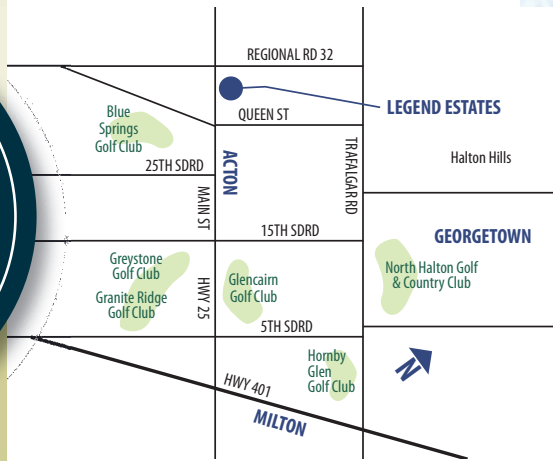

**ALL HOMES INCLUDE:
GEOTHERMAL ENERGY
WITH CERTIFIED ENERGY STAR RATING**

WWW.LEGENDESTATESACTON.COM

BROKER DOMINIC LUCIANO **RE/MAX**®
OF RE/MAX PROFESSIONALS INC.

CALL OUR HOME HOTLINE (905) 828-HOME (4663)

MODEL HOME NOW OPEN!

Saturday & Sunday 1 to 5 pm, or By Appointment

Prices and specifications subject to change without notice E.&O.E. Renderings are artist concept only.