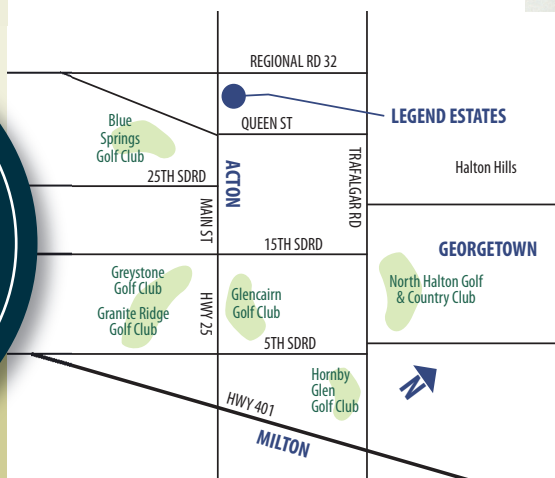

Legend Estates

I N A C T O N

Savour
the beauty of Acton's finest residences.

LUXURY BUNGALOW & 2-STOREY ESTATE HOMES IN HALTON HILLS

- 20 Lots ranging in size up to 2 acres Country Estate Living
- Prestigious Bungalow, 1½ and 2-storey Estate Homes
- Wood Lots, Rolling Hills, Panoramic Views

Model portfolio or Custom built to suit.

Priced from **$729,000**

ALL HOMES
INCLUDE:
GEOTHERMAL
ENERGY
WITH CERTIFIED
ENERGY STAR
RATING

WWW.LEGENDESTATESACTON.COM

BROKER DOMINIC LUCIANO OF RE/MAX PROFESSIONALS INC. **RE/MAX**
CALL OUR HOME HOTLINE (905) 828-HOME (4663)

MODEL HOME NOW OPEN!
Saturday & Sunday 1 to 5 pm, or By Appointment

Prices and specifications subject to change without notice E.&O.E. Renderings are artist concept only.

HL
Legend
H O M E S
For Those Who Value The Difference