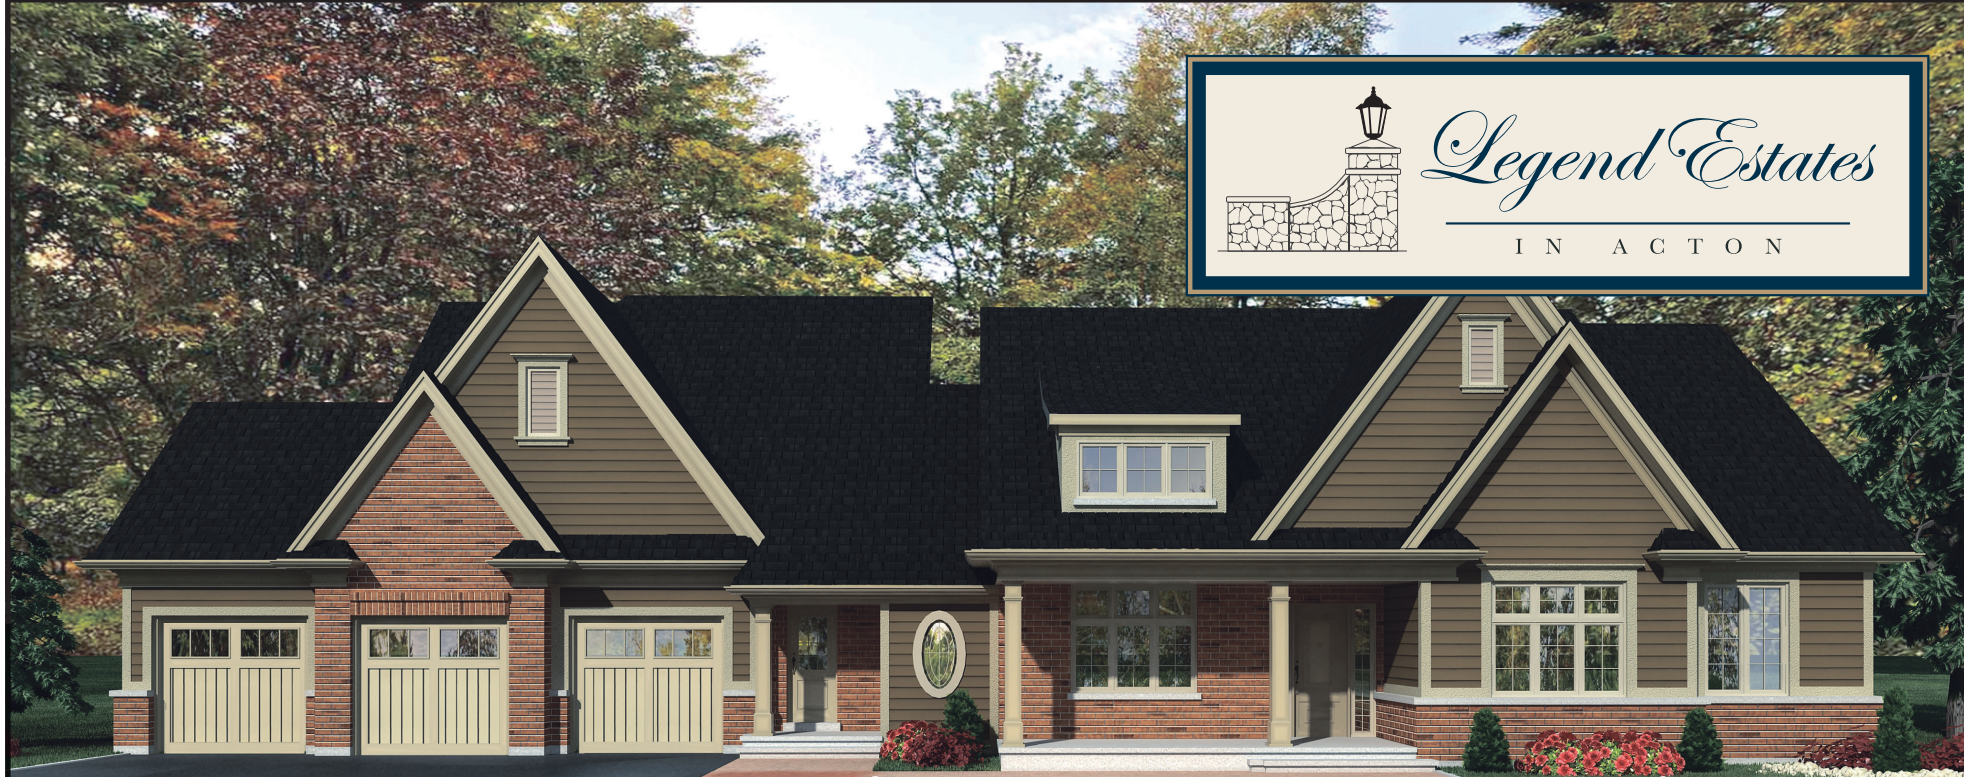

Legend Estates

IN ACTON

Estate living for a privileged few.

LUXURY BUNGALOW & 2-STOREY ESTATE HOMES IN HALTON HILLS

- 20 Lots ranging in size up to 2 acres Country Estate Living
- Prestigious Bungalow, 1½ and 2-storey Estate Homes
- Wood Lots, Rolling Hills, Panoramic Views

Model portfolio or Custom built to suit.

Priced from **\$729,000**

**ALL HOMES INCLUDE:
GEOTHERMAL ENERGY
WITH CERTIFIED ENERGY STAR RATING**

WWW.LEGENDESTATESACTON.COM

BROKER DOMINIC LUCIANO OF RE/MAX PROFESSIONALS INC.

Legend HOMES

For Those Who Value The Difference