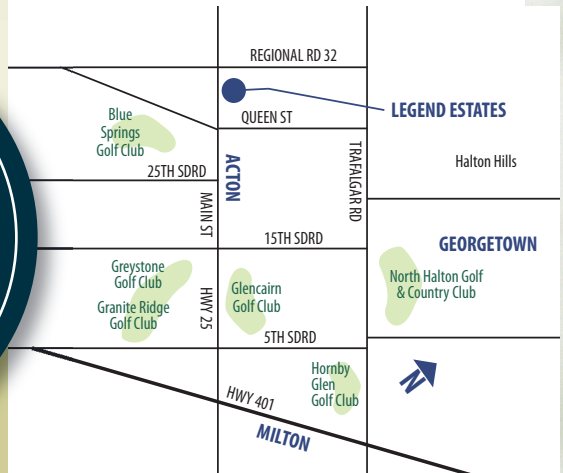

LUXURY BUNGALOW & 2-STOREY
ESTATE HOMES IN HALTON HILLS

- 20 Lots ranging in size up to 2 acres Country Estate Living
- Prestigious Bungalow, 1 1/2 and 2-storey Estate Homes
- Wood Lots, Rolling Hills, Panoramic Views

Model portfolio or
Custom built to suit.

Priced from **$729,000**

**ALL HOMES
INCLUDE:
GEOTHERMAL
ENERGY
WITH CERTIFIED
ENERGY STAR
RATING**

WWW.LEGENDESTATESACTON.COM

BROKER DOMINIC LUCIANO OF RE/MAX PROFESSIONALS INC. **RE/MAX**

CALL OUR HOME HOTLINE (905) 828-HOME (4663)

MODEL HOME NOW OPEN!

Saturday & Sunday 1 to 5 pm, or By Appointment

Prices and specifications subject to change without notice E.&O.E. Renderings are artist concept only.