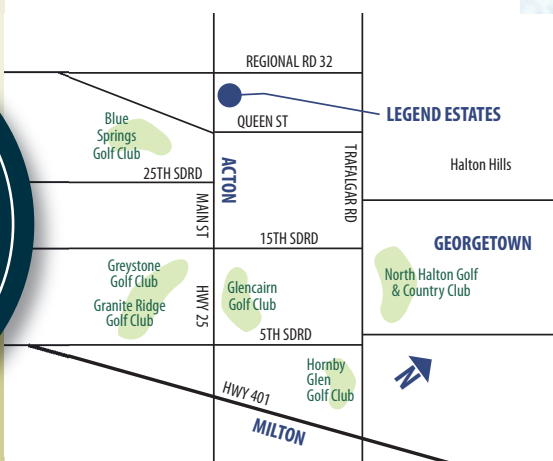

**ALL HOMES INCLUDE:
GEOTHERMAL ENERGY WITH CERTIFIED ENERGY STAR RATING**

WWW.LEGENDESTATESACTON.COM

BROKER DOMINIC LUCIANO OF RE/MAX PROFESSIONALS INC. **RE/MAX**

CALL OUR HOME HOTLINE (905) 828-HOME (4663)

MODEL HOME NOW OPEN!

Saturday & Sunday 1 to 5 pm, or By Appointment

Prices and specifications subject to change without notice E.&O.E. Renderings are artist concept only.