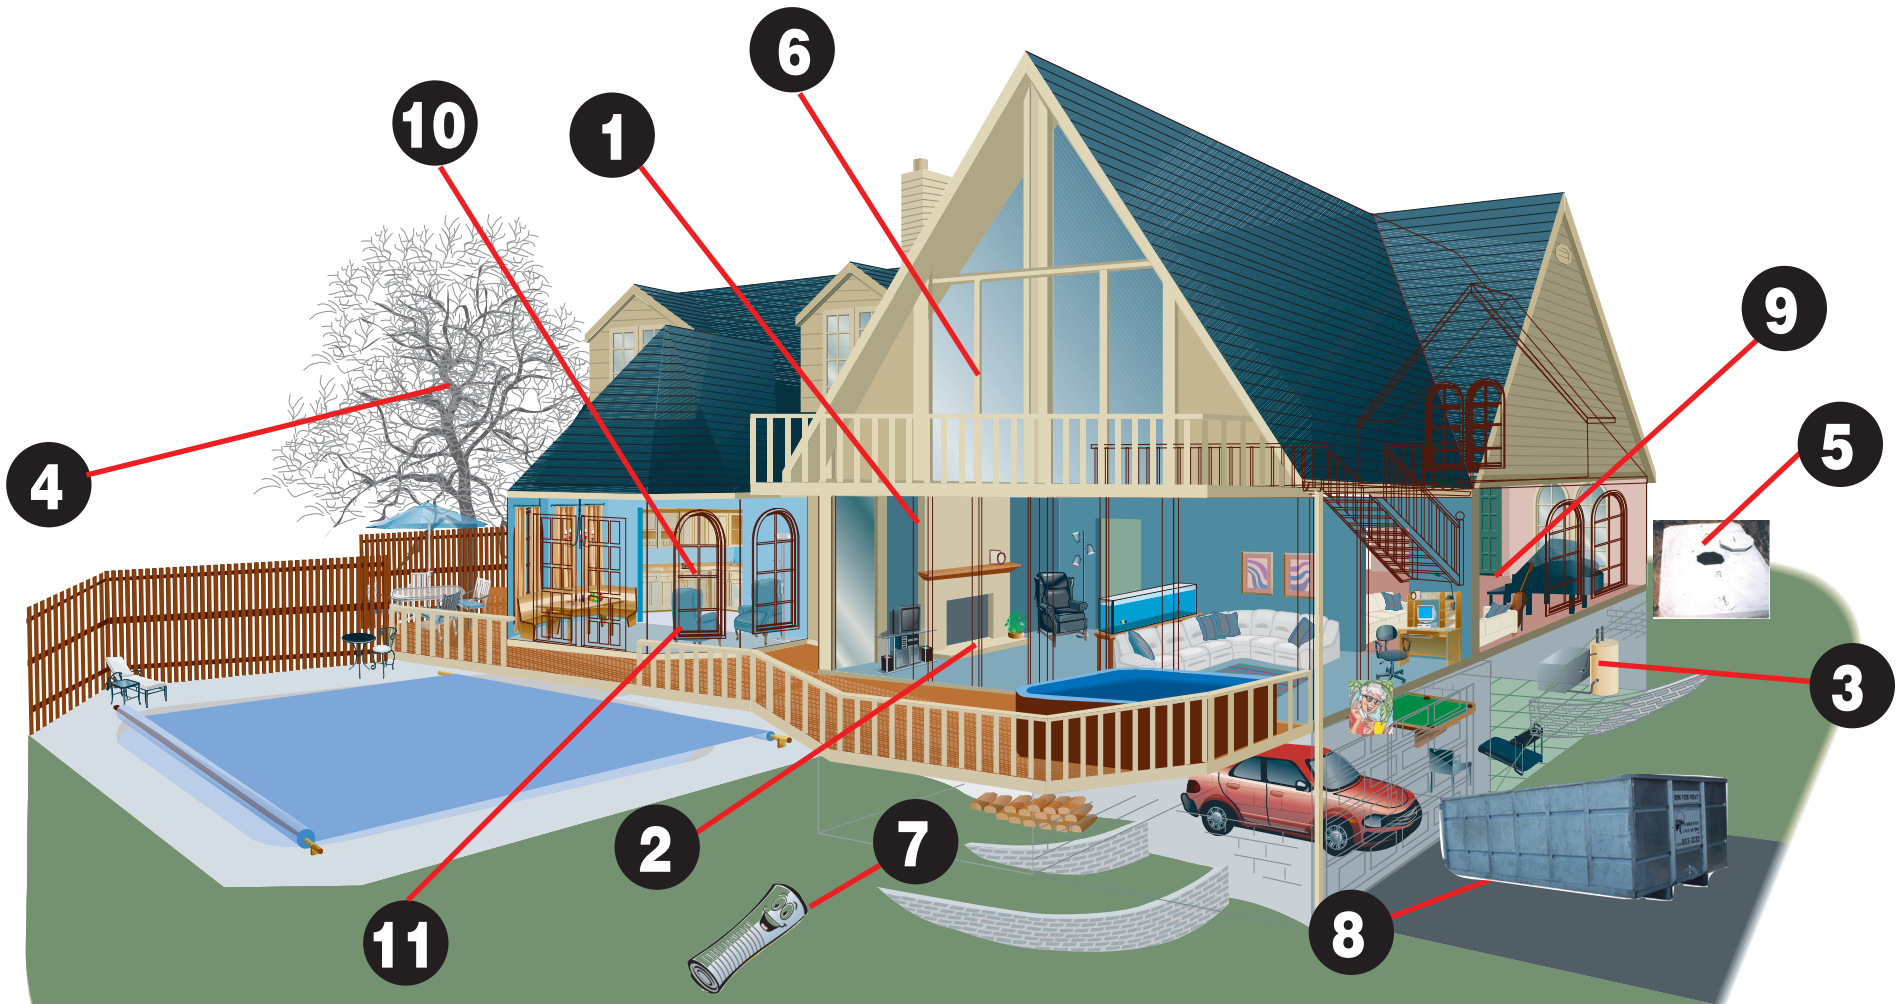

4 ARBORIST

COLONIAL TREE SERVICE
HALTON'S LONGEST RUNNING TREE COMPANY
OVER 30 YEARS OF EXPERIENCE

Certified Provincial Arborists
Forestry Technicians

• TREE ANALYSIS & DIAGNOSIS
• TREE TRIMMING • TREE REMOVAL
• HEDGE TRIMMING • STUMP REMOVAL
• CRANE SERVICE AVAILABLE
• FULLY INSURED

• ROOT INJECTION FERTILIZING
Phone: **905-877-8591**
www.colonialtree.ca

5 SEPTIC TANK

Robert Noble Limited
SEPTIC TANK PUMPING

High Pressure Drain Flushing
2 Trucks to Serve You - Radio Dispatched

P.O. Box 64, Ballinafad, ON N0B 1H0
519-853-0500
Office 905-877-0514

6 WINDOWS & DOORS

Buy Wise
Serving Georgetown & surrounding area for over 30 years.

YOUR WINDOW & DOOR PROFESSIONALS
MAGIC WINDOW SLIDE HIDE

VISIT OUR SHOWROOM AT:
341 GUELPH ST. #3, GEORGETOWN
905.873.0236 www.buy-wise.ca

7 HOMETOWN NEWSPAPER

For more info about this or any special feature please call Amy at
905-873-0301
or email:
features@independentfreepress.com

THE INDEPENDENT & FREE PRESS
Halton Hills Proud!!
Support local business.

8 DISPOSAL CONTAINERS

WESTERVELD CONTRACTING LTD.
LOCALLY OWNED & OPERATED

519-853-3332
905-702-2339
1-877-633-6259

DISPOSAL CONTAINER SERVICE

BINS IDEAL FOR:
• Renovations • Shingles
• House & Yard Clean-Up
• Dirt • Concrete • Asphalt
• Driveway Friendly

ROLL OFF TRUCK GOES WHERE LARGER TRUCKS SHOULDN'T

9 PAINTING

Jane McKenzie
Interior painting & decor

Quality Work *womanship* guaranteed

Call or email Jane at:
905-703-4517
janedesign61@bell.net

We Paint the Walls of Your Home
BONDED TRUSTWORTHY FRIENDLY

• Colour & Design Consultation
• Residential Painting & Interior Decorating Experts

10 APPLIANCES

BULLDOG APPLIANCES

We Sell
APPLIANCES
Plus
PARTS & SERVICE

Water Softeners, Coolers, R.O.s, U.V.s

Showroom located at
55 Sinclair Ave., Unit 2
Georgetown
Call 905-702-1182

11 FURNITURE REFINISHING

Call the refinishing experts

FURNITURE RENEW

Free Estimates & In-Home Consultations!
www.FurnitureRenew.ca

• Hardwood floors and staircases
• Antiques & Furniture
• Kitchen Cabinets
• Color matching
• Onsite touch ups & scratch removal
• Complete Restorations
• Decks & Fences
• Doors

647-233-2300