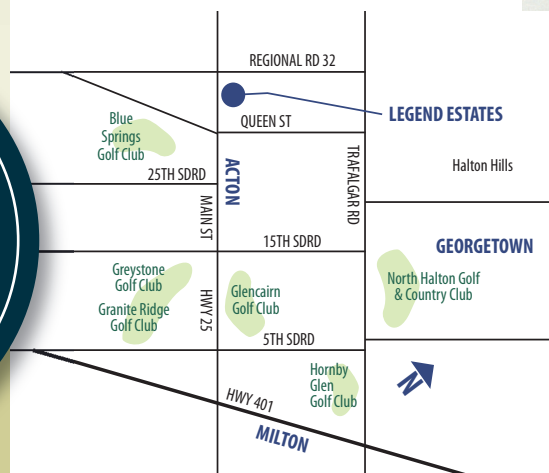

LUXURY BUNGALOW & 2-STOREY ESTATE HOMES IN HALTON HILLS

- 20 Lots ranging in size up to 2 acres Country Estate Living
- Prestigious Bungalow, 1½ and 2-storey Estate Homes
- Wood Lots, Rolling Hills, Panoramic Views

Model portfolio or Custom built to suit.

Priced from **$729,000**

**ALL HOMES INCLUDE:
GEOTHERMAL ENERGY WITH CERTIFIED ENERGY STAR RATING**

WWW.LEGENDESTATESACTON.COM

BROKER DOMINIC LUCIANO OF RE/MAX PROFESSIONALS INC. **RE/MAX**

CALL OUR HOME HOTLINE (905) 828-HOME (4663)

MODEL HOME NOW OPEN!

Saturday & Sunday 1 to 5 pm, or By Appointment

Prices and specifications subject to change without notice E.&O.E. Renderings are artist concept only.