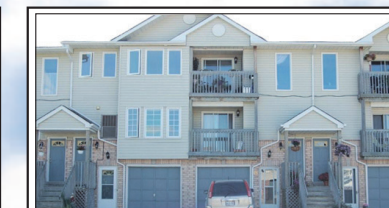

GREAT STARTER HOME $219,900
See Virtual Tour at www.kimshomes.ca
KIM ATTWELL*