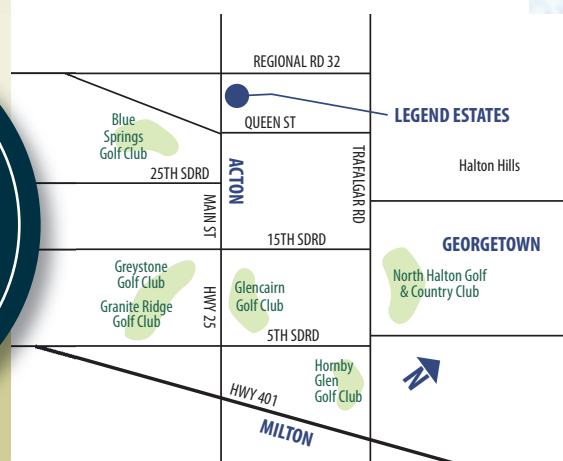

**ALL HOMES INCLUDE:
GEOTHERMAL ENERGY
WITH CERTIFIED ENERGY STAR
RATING**

WWW.LEGENDESTATESACTON.COM

BROKER DOMINIC LUCIANO OF RE/MAX PROFESSIONALS INC. **RE/MAX**

CALL OUR HOME HOTLINE (905) 828-HOME (4663)

MODEL HOME NOW OPEN!

Saturday & Sunday 1 to 5 pm, or By Appointment

Prices and specifications subject to change without notice E.&O.E. Renderings are artist concept only.